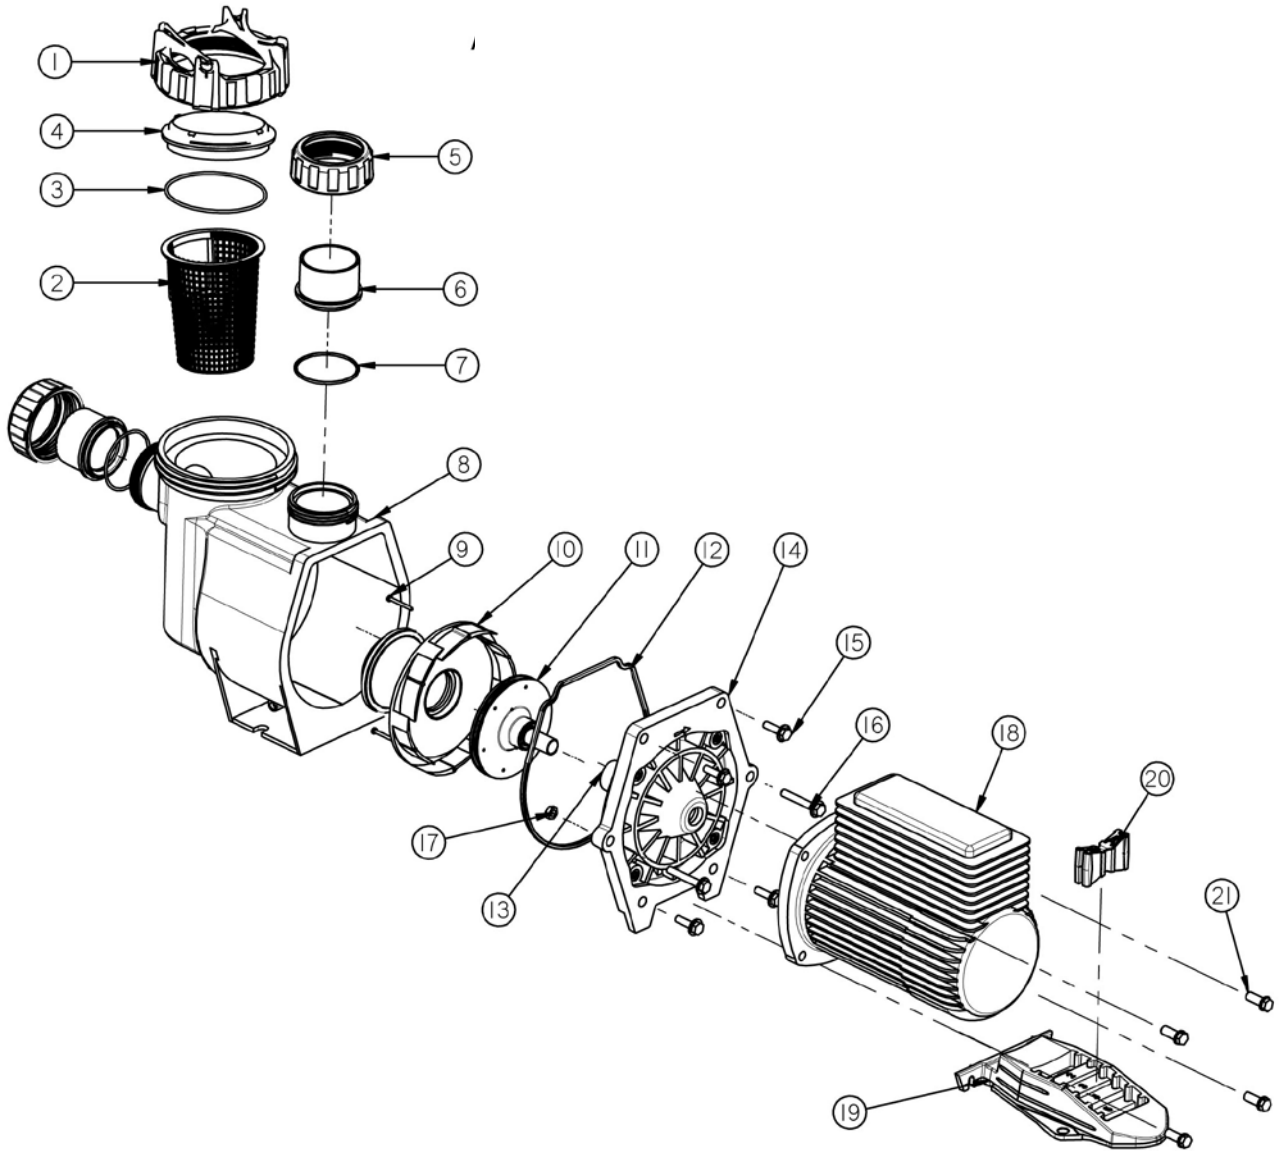

## Rainbow Pool Products

PO Box 2388, Mansfield Qld 4122

Telephone STD 61-7-3849 5385

Facsimile STD 61-7-3849 5384

Email: [info@rainbowpoolproducts.com.au](mailto:info@rainbowpoolproducts.com.au)

Web: [www.rainbowpoolproducts.com.au](http://www.rainbowpoolproducts.com.au)

# CTX SERIES PUMPS

Key	Description	Product code	Qty Required
1	PUMP LID -1/4 TURN CLAMP- TX/CTX	40088	1
2	FILTER BASKET - TX/CX/E/ CTX PUMPS	40065	1
3	O RING - PUMP LID (INTERNAL SCREW)	70006	1
4	PUMP LID -1/4 TURN - CLEAR- TX/CTX	40087	1
5	LOCK NUT UNION - 50MM	950919	2
6	TAIL UNION 50MM-40MM REDUCER	950918	2
6	TAIL UNION - 50MM ABS	950920	2
7	O RING - 50MM UNION	70003	2
8	VOLUTE - TX/CX/CTX	40075	1
9	BOLT - PAN HEAD 6g X 35 S/TAP S/STEEL	40165	2
10	DIFFUSER - SMALL - BX/CTX/E/P300	40071A	1
10	BX/CTX/E DIFFUSER LARGE (BLACK)	40071B	1
11	IMPELLER - CTX 180 PUMP	40060R	1
11	IMPELLER - CTX 280 PUMP	40060S	1
11	IMPELLER - CTX 360 PUMP	40060T	1
11	IMPELLER - CTX 400 PUMP	40060U	1
11	IMPELLER - CTX 500 PUMP	40060V	1
11	IMPELLER - CTX 610 PUMP	40060W	1
12	SQUARE O RING (SEAL PLATE) EPDM	70004	1
13	MECHANICAL SEAL - BX/TX/CX/E/CTX	75508	1
14	SEAL PLATE - BEIGE	40090	1
15	BOLT - M8 X 30 IND HEX SEMS S/STEEL	40150	4
16	BOLT - M8 X 55 IND HEX SEMS S/STEEL	40160	2
17	NUT - M8 S/STEEL - TX/CXE/CTX PUMP	40170	2
18	MOTOR 750W BEIGE	71323	1
18	MOTOR 1100W BEIGE	71324	1
18	MOTOR 1500W BEIGE	71329	1
18	MOTOR - 2200W - BEIGE	71331	1
18	MOTOR 1500W BEIGE 3PH	71330	1
19	MOTOR FOOT - BEIGE	40050	1
20	RUBBER INSERT - V2 - PUMP MOTOR	40056	1
21	WASHER - M10 X 25 IND HEX HEAD S/STEEL	40156	4
	O RING - TAIL UNION 65MM - BX/FX/CT	78104	1
	COMPONENT BAG-50MM PUMP TAIL	78303	1
	CHECK VALVE ASSEMBLY - ALL PUMPS	40300	